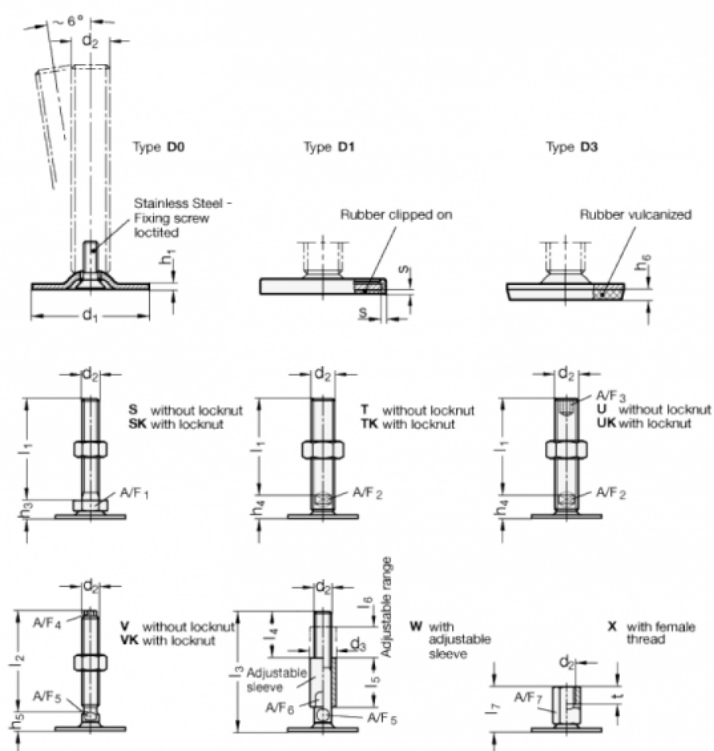

Article number: 204180M20200D0TK  
 Description: E+G levelling foot  
 GN 41-80-M20-200-D0-TK  
 Note: TK With nut, Wrench flat at the bottom

## Measures

A/F2 = 15  
 d1 = 80  
 d2 = M20  
 h1 = 3  
 h4 = 18  
 h6 =  
 l1 = 200  
 s =